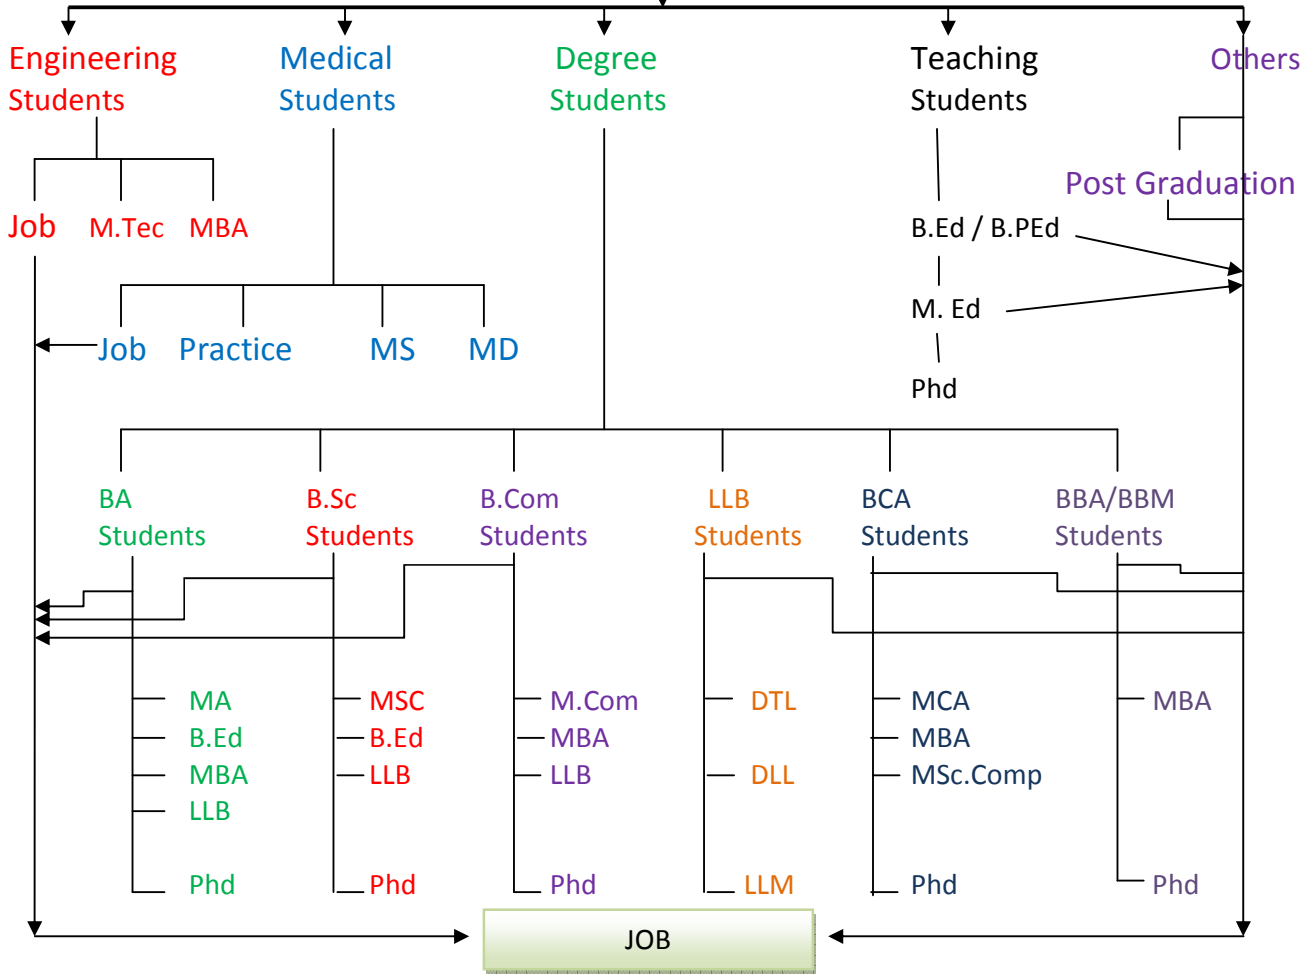

(100 hours)

Article ship(Work under a CA)

Clear Final Exam(Become a CA)

What Next ?

After Graduation

Post Graduation Course	Eligibility
MA Telugu	Any degree with one subject Telugu
MA English	Any degree with one subject English
MA Hindi	Any degree with one subject Hindi
MA Economics	BA with Economics one of the sub.
MA History	BA with History one of the sub.
MA Sociology	BA
MA Political Sci.	BA
MA Public Adm.	BA.
MS. Public rel.	BA
M.Sc Computers	B.Sc Comp / B.Com Comp / BA Comp / BCA
M.Com	B.Com/ BA with Commerce one of the subject.
MCA	BA/B.Sc with Maths.
MBA	Any degree
MA Archaeolog	BA