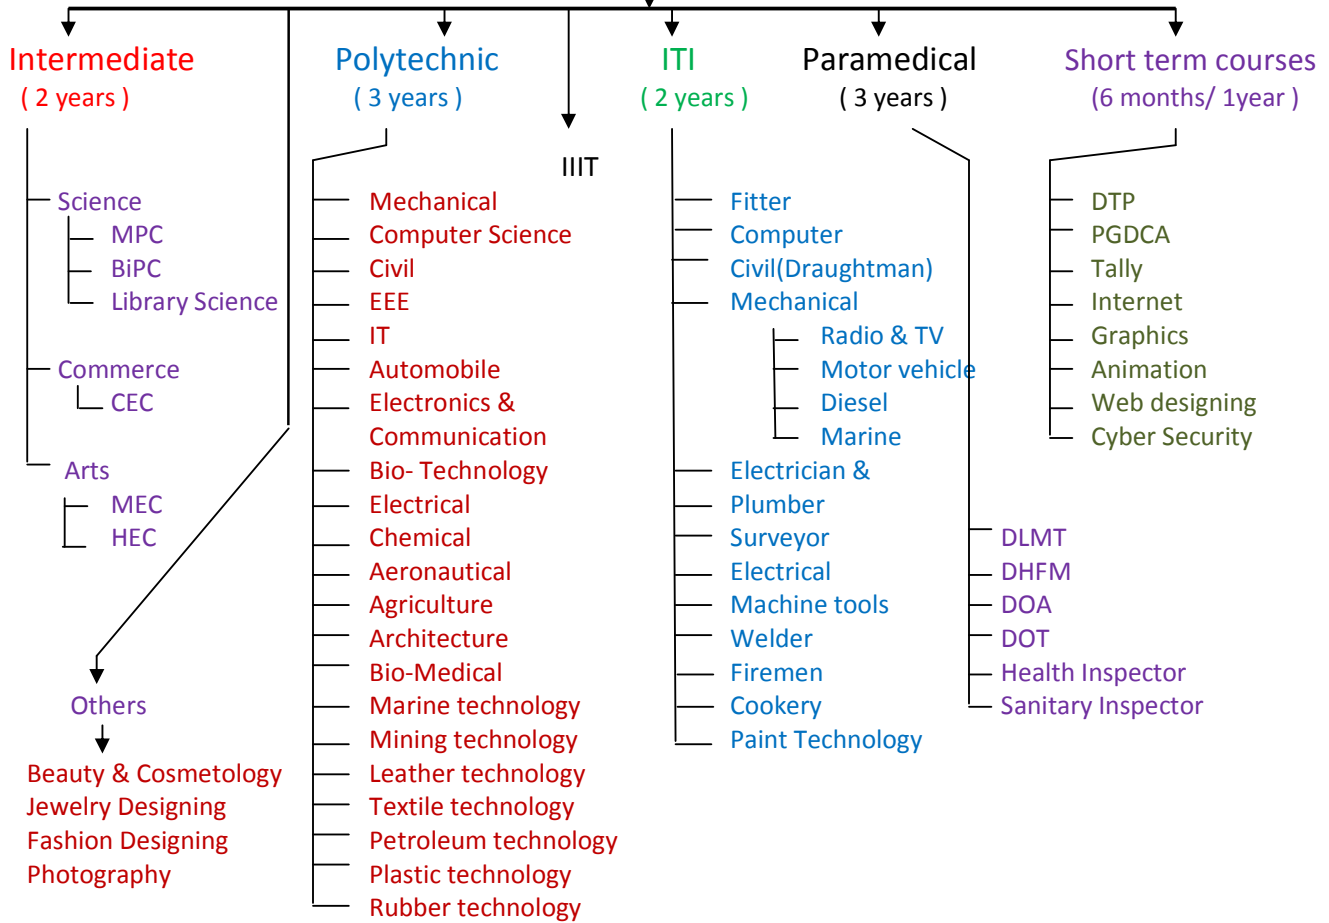

What Next ?

After 10th class

Examinations	
Exam	Website
APRJC	www.aprs.cgg.gov.in
Polytechnic Entrance	www.appolitechnic.nic

- Govt. Jobs**
- VRA
 - Military
 - AW (Female)
 - Driving Posts

What Next ?

After Intermediate

Engineering

(4 Years)
BE / B. Tech

Eligible
MPC

Entrance Tests
EAMCET,
IIT, AIEEE,
BITSAT ..etc

- CSE
- IT
- ECE
- EEE
- Civil Eng
- Mechanical Eng
- Chemical Eng
- Aeronautical Eng
- Aerospace Eng
- Agricultural Eng
- Automobile Eng
- Bio-medical Eng
- Bio-technology Eng
- Ceramic Eng
- Industrial Eng
- Environmental Eng
- Marine Eng
- Mining Eng
- Silk & Textile Eng